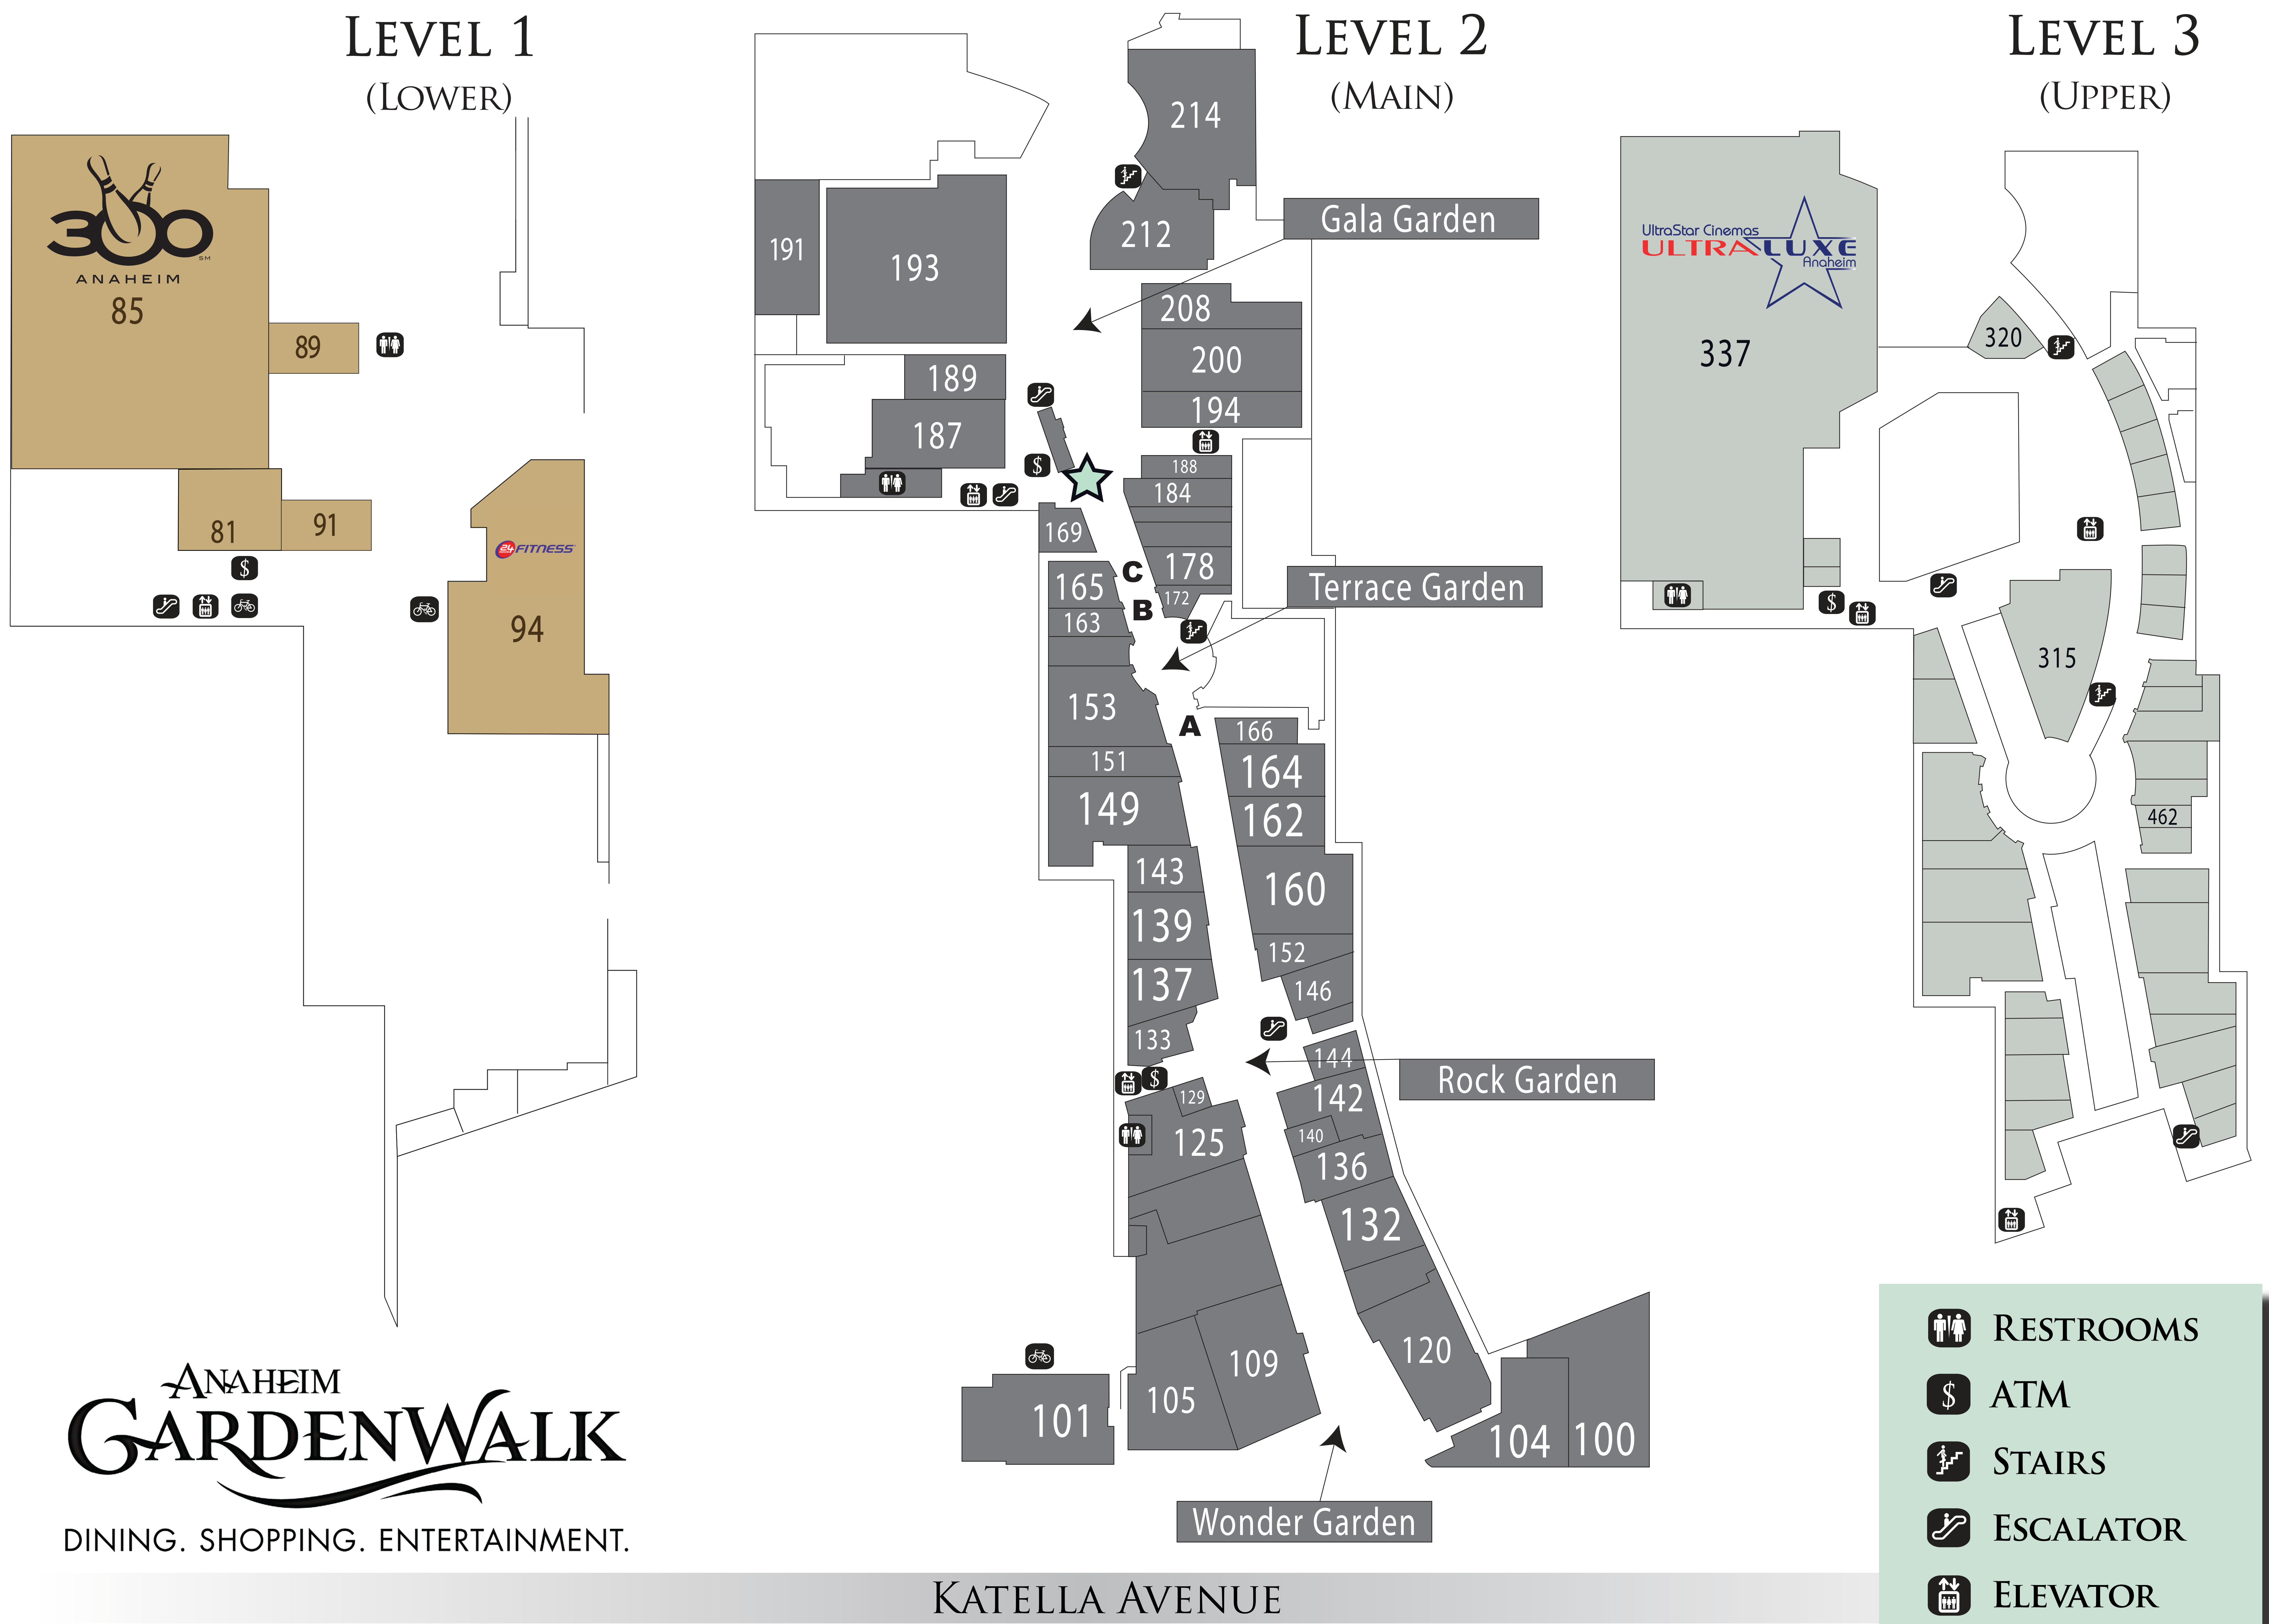

DISNEY WAY

**ANAHEIM GARDENWALK**  
DINING. SHOPPING. ENTERTAINMENT.

# DIRECTORY

**ACCESSORIES, SHOES & JEWELRY**

- Express Your Cell..... A
- Hot in the Shade..... B
- Madison & Co. Fine Jewelers.....146
- Skechers.....143
- Sunglass Hut.....140

**APPAREL**

- Fresh Produce ..... 137
- G-Stage ..... 149
- Georgiou ..... 142
- Got Shirts? ..... C
- Harley-Davidson of Anaheim ..... 162
- O'Neill ..... 164
- Red Apparel ..... 151
- White House|Black Market ..... 136

**DINING & SPECIALTY FOOD (CONTINUED)**

- Johnny Rockets ..... 320
- McCormick & Schmick's Grille ..... 109
- P.F. Chang's China Bistro ..... 120
- Rocky Mountain Chocolate Factory.....129
- Roy's Hawaiian Fusion Cuisine ..... 105

**SERVICES**

- Concierge ..... ☆
- Discount Tickets & Tours Travel Center... 81
- Management Office .....191
- Parking Office ..... 91
- Security Office .....89
- Shell Vacations Club .....153

The Official Soft Drink of Anaheim GardenWalk.